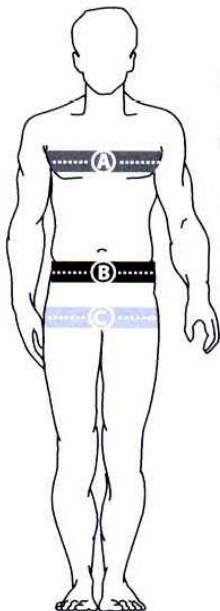

BAUER Skate Sock Size Chart (Measurements in US Standard & Metric)

BAUER Sock Size	XS	S	M	L	XL
Pointures des patins BAUER	10 - 1.5 YTH	2 - 4.5 SR	5 - 7 SR	7.5 - 10 SR	10.5 - 13 SR

How to Measure for a Good Fit

- **A** CHEST
- **B** WAIST
- **C** SEAT

A CHEST

Measure around the fullest part of your chest, keeping the tape firmly under your armpits and around your shoulder blades.

B WAIST

Measure around the natural waist (where your body creases leaning to the left or the right).

C SEAT

Measure around the fullest part of the seat.

- For best results, take measurements over undergarments.
- Hold tape measure firmly, not tightly.
- Keep tape measure parallel to the floor.
- Match your measurements to the above size chart. If measurements fall between sizes, go to the next size up.